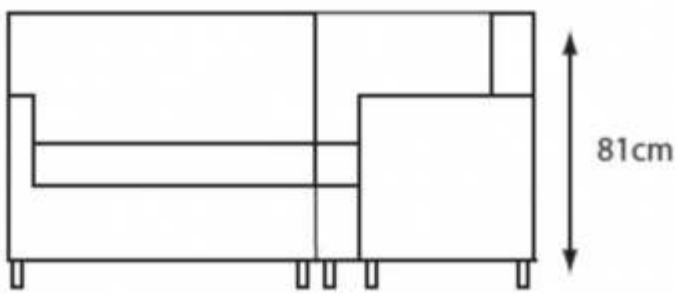

Monte Carlo Large Square Dining Modular Sofas