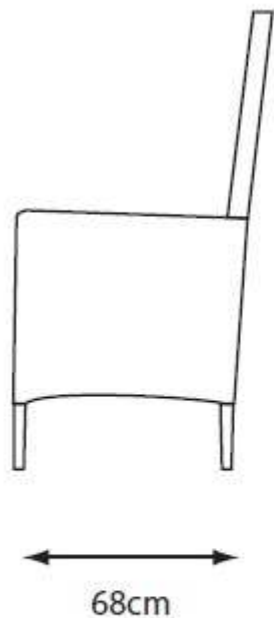

Monte Carlo Stone Weave

6 SEAT SET WITH 3M PARASOL & LAZY SUSAN MCST/SET 3