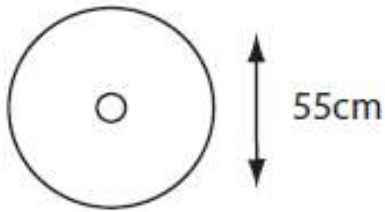

LUXURIOUS WEAVE COLLECTION 2025

6 SEAT DINNING SET WITH LAZY SUSAN FLRC/SET3

140cm

80cm

140cm

Florence 140cm
Table (6 Seat Set)

95cm

64cm

Florence
Armchair