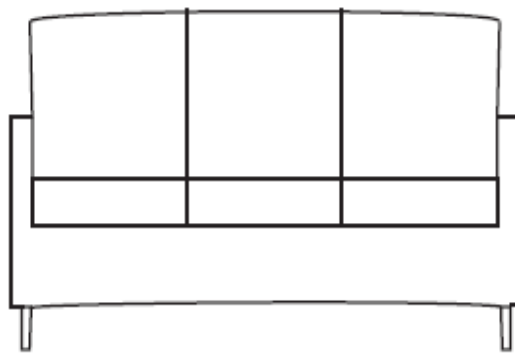

## LOUNGE SET WITH ADJUSTABLE TABLE FLRC/SET6

Florence Adjustable Dining Table

41cm  
34cm  
41cm  
Florence Single Footstool

85cm

82cm

90cm

188cm

Florence 3 Seat Lounge