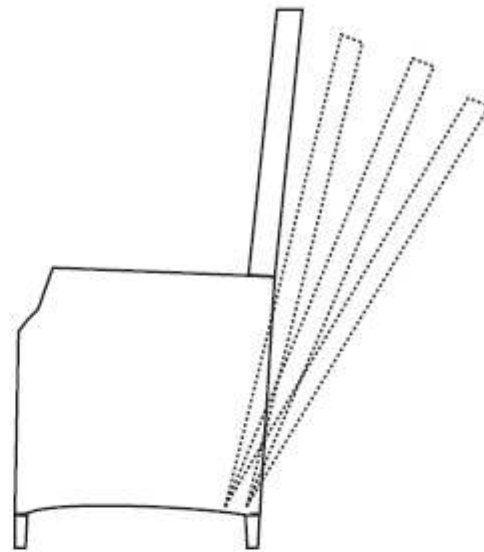

RECLINING DUO SET FLRC/SET18