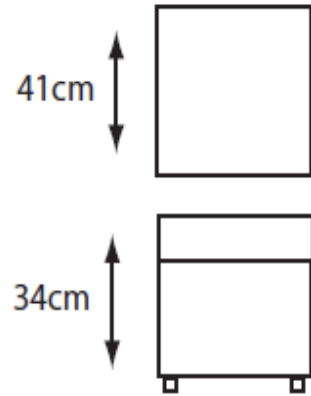

LUXURIOUS WEAVE COLLECTION 2025

LOUNGE SET WITH ADJUSTABLE TABLE FLRC/SET6

82cm

188cm

Florence 3 Seat Lounge

Sofa

90cm

71cm

Florence Lounge

Chair