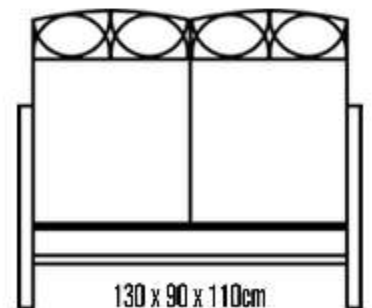

2 Seat Bench

DXCOV09 / RRP £49.99