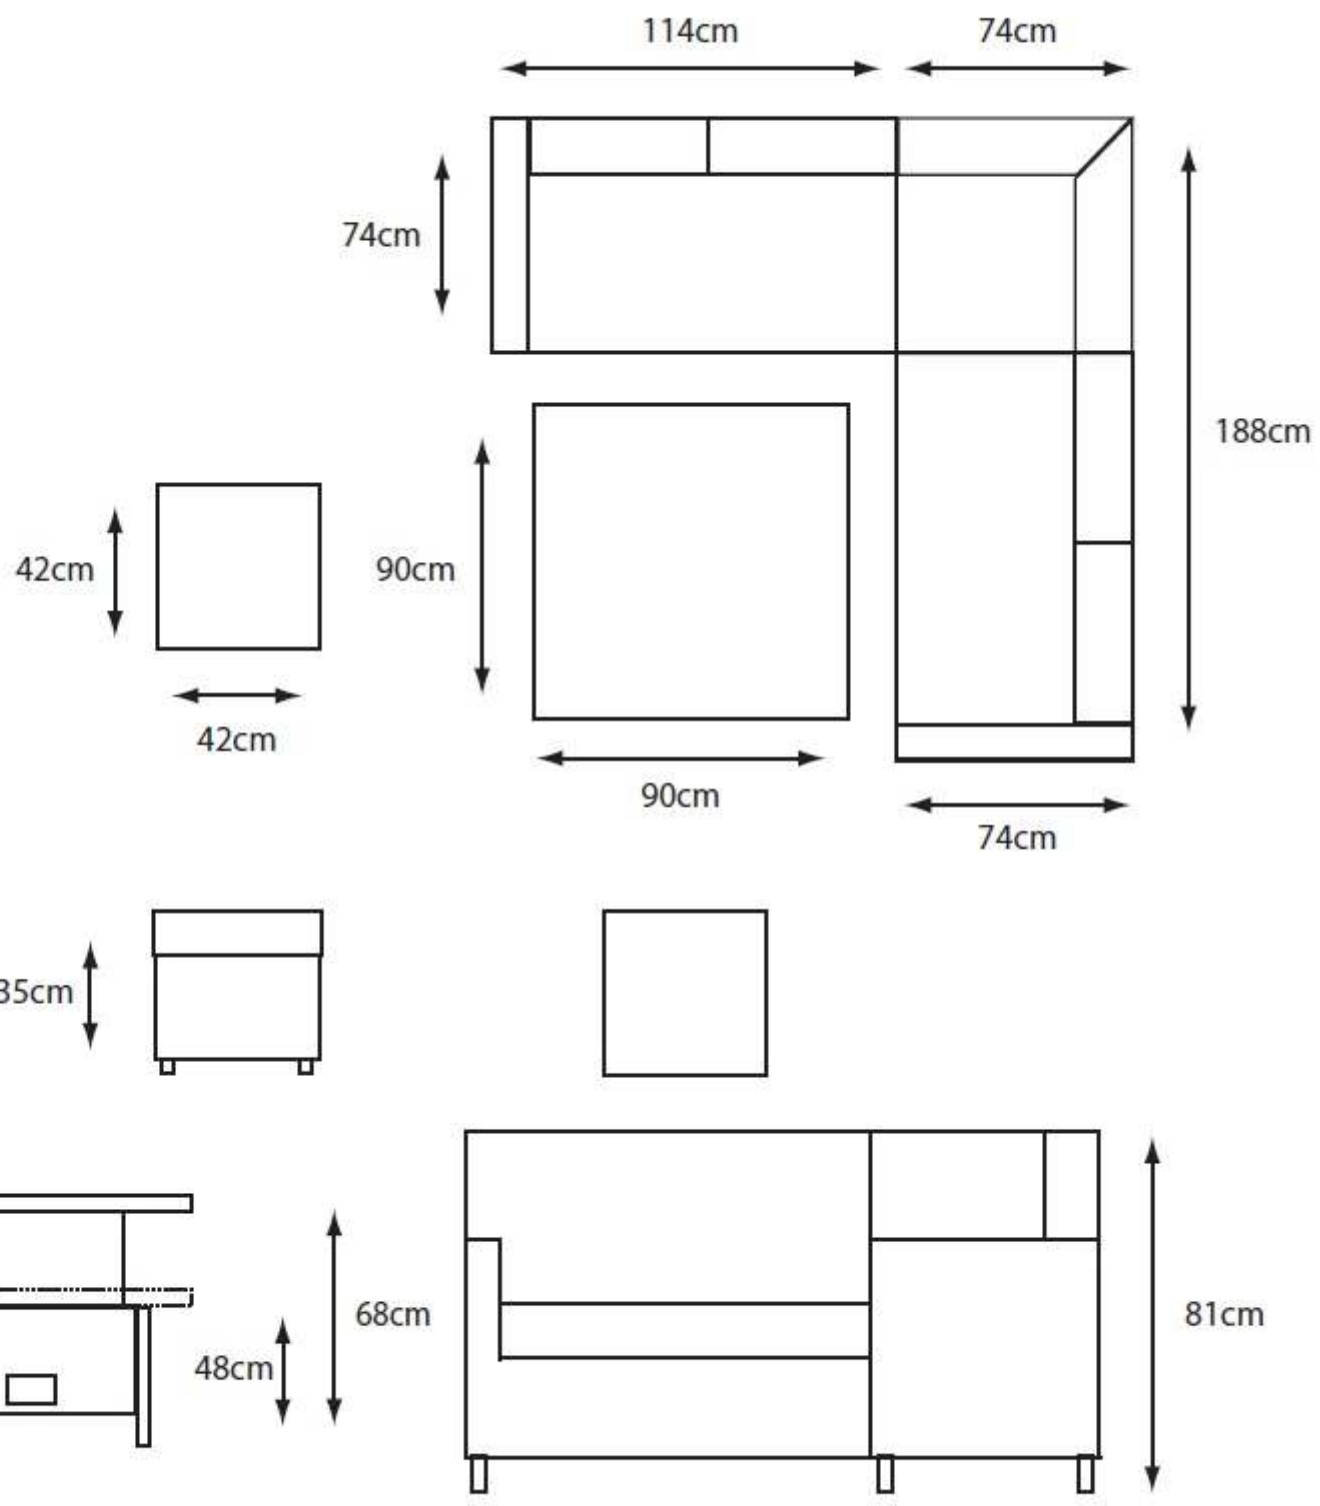

Monte Carlo Stone Weave

COMPACT DINING WITH ADJUSTABLE TABLE MCST/SET 9

Monte Carlo 90cm x 90cm Adjustable Table

Monte Carlo Compact Modular Dining Set