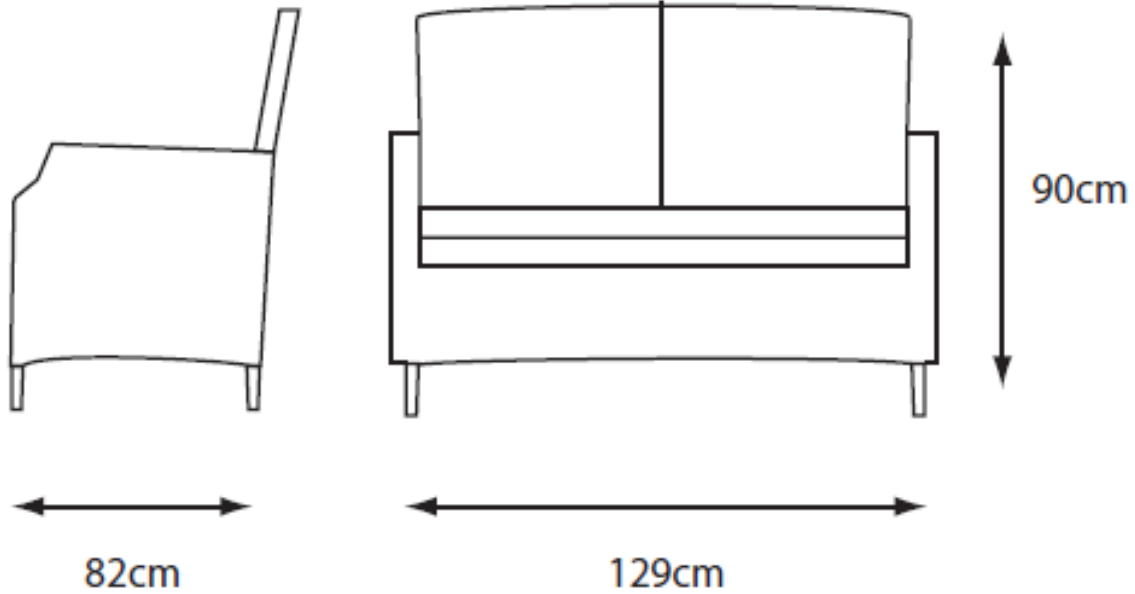

LOUNGE SET FLRC/SET5

Florence 2 Seat Lounge Sofa