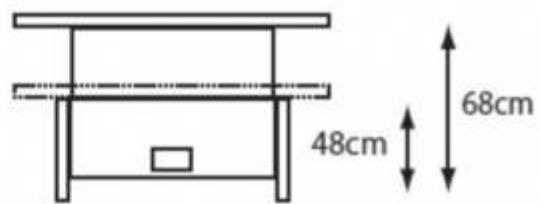

## LARGE MODULAR WITH ADJUSTABLE TABLE MCST/SET 13

Monte Carlo Large Square Dining Modular Sofas

Monte Carlo Double Footstool

Monte Carlo 120cm x 120cm Adjustable Table