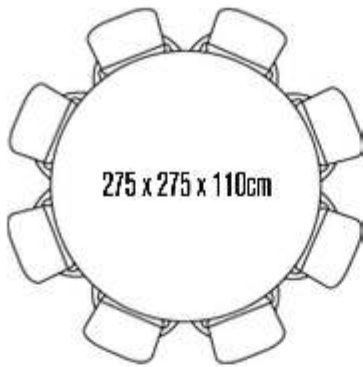

Accessories

FURNITURE COVERS

OUTDOOR
LIVING

8 Seat Round Dining Set

DXCOV04 / RRP £119.99 /