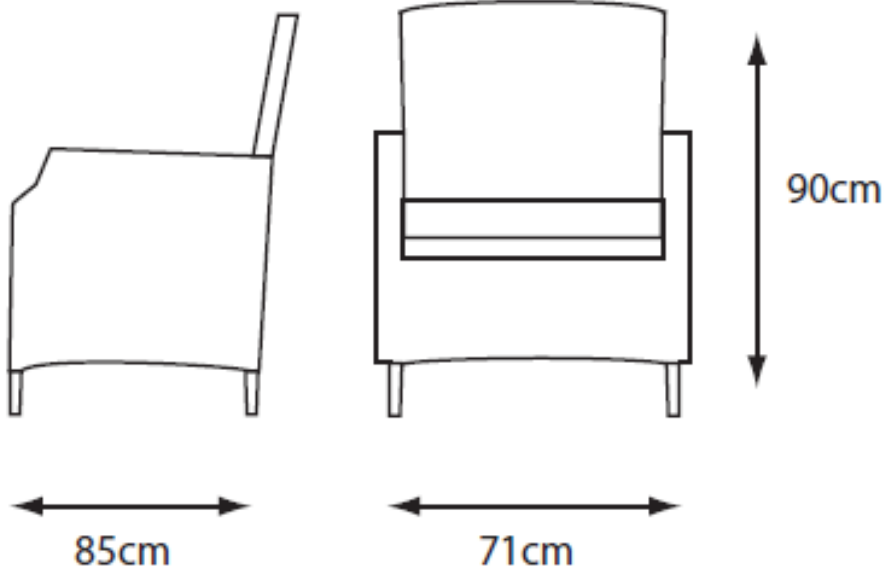

Florence Lounge Chair