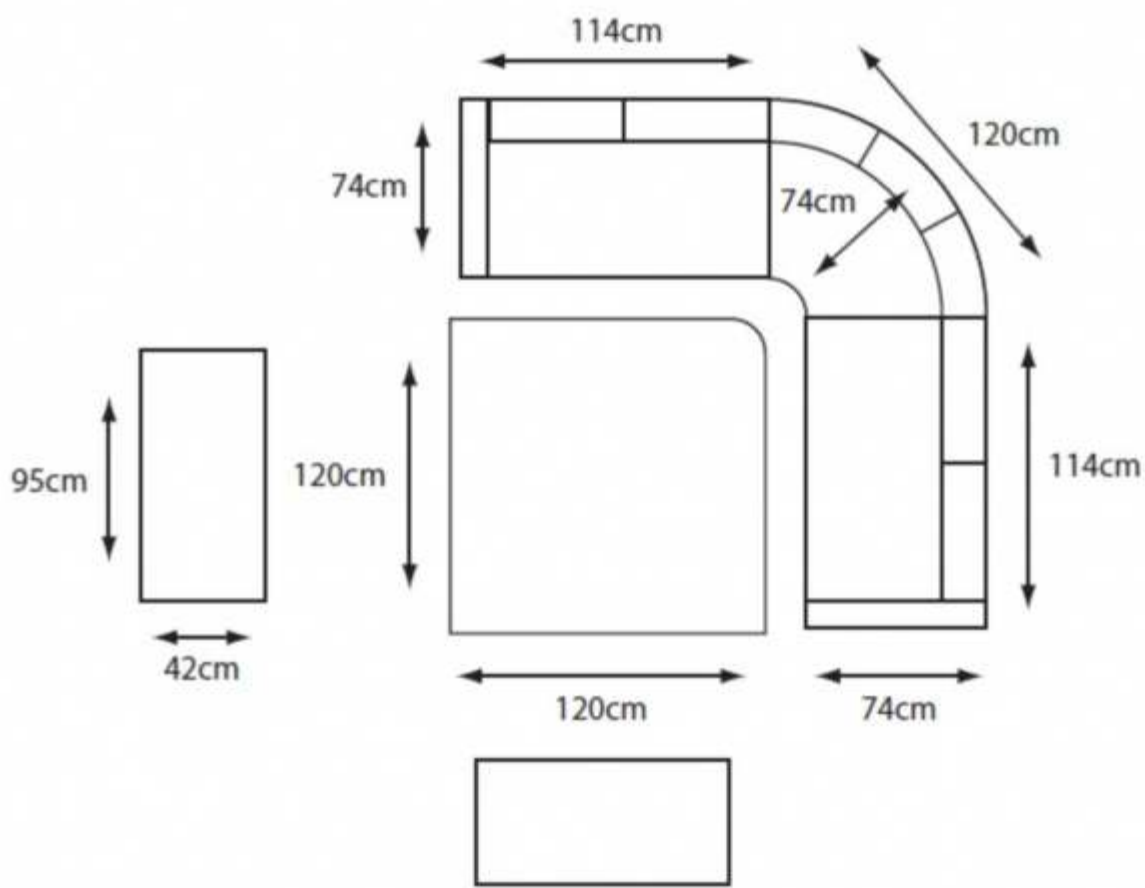

Monte Carlo Stone Weave

LARGE MODULAR WITH ADJUSTABLE TABLE MCST/SET 13