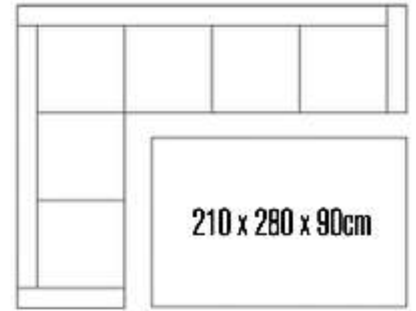

Medium Modular

DXCOV07 / RRP £109.99 /