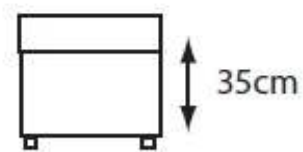

Monte Carlo Single Footstool