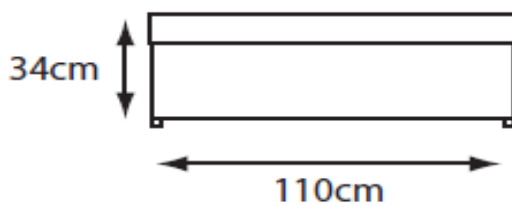

LUXURIOUS WEAVE COLLECTION 2025

MODULAR RECLINING DINING WITH ADJ. TABLE FLRC/SET11

Florence Rectangular Modular Sofas