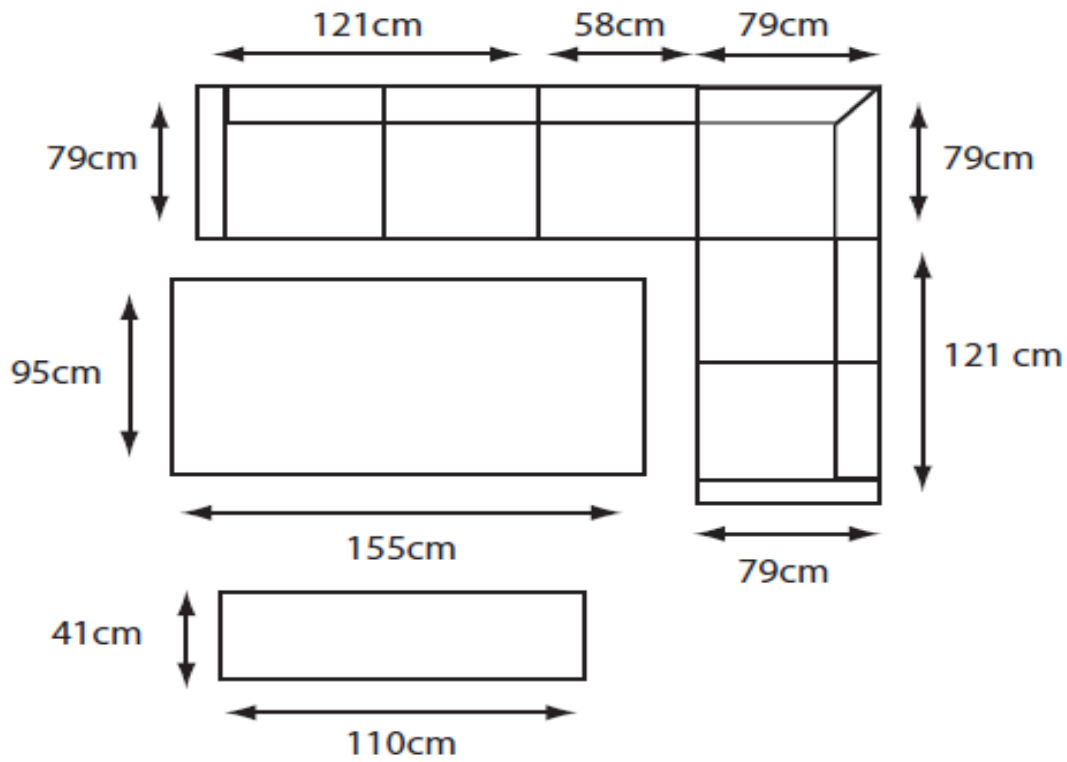

LUXURIOUS WEAVE COLLECTION 2025

MODULAR RECLINING DINING WITH ADJ. TABLE FLRC/SET11