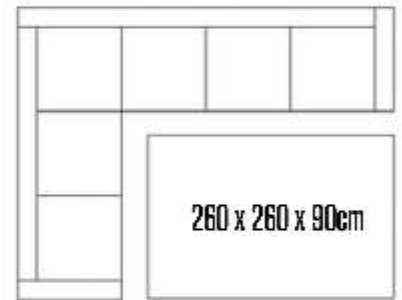

Large Modular

DXCOV08 / RRP £119.99 /