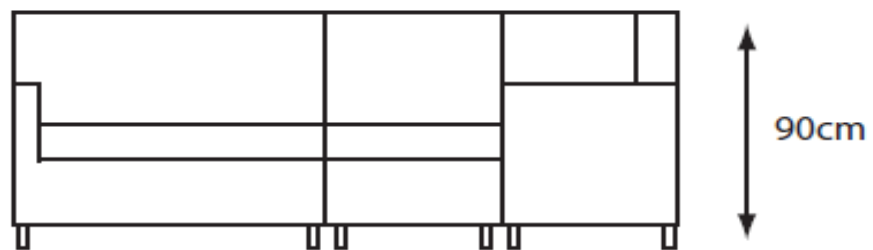

Florence Rectangular Modular Sofas