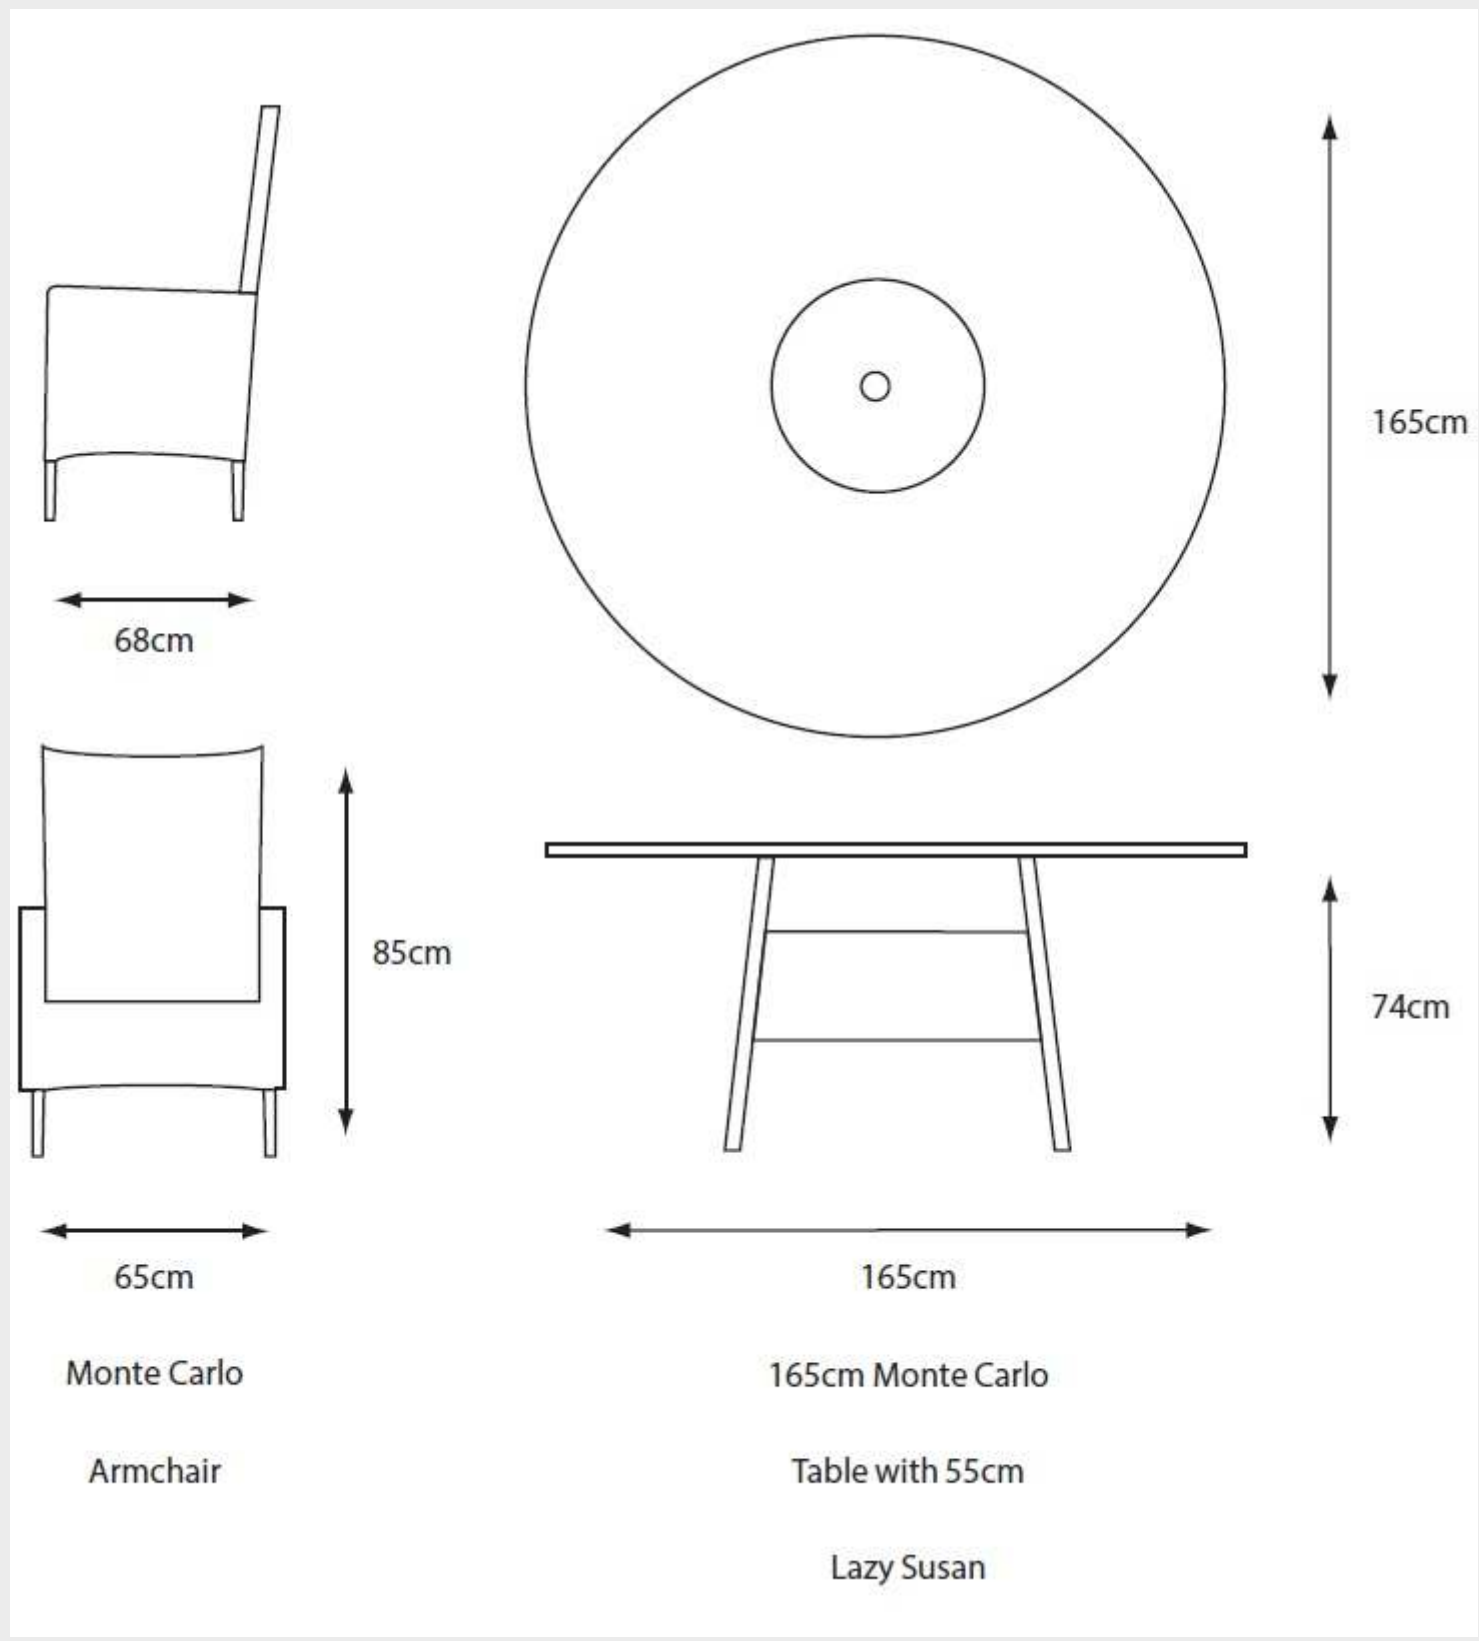

Monte Carlo Stone Weave

8 SEAT SET WITH 3M PARASOL & LAZY SUSAN MCST/SET 4

Monte Carlo
Armchair

165cm Monte Carlo
Table with 55cm
Lazy Susan