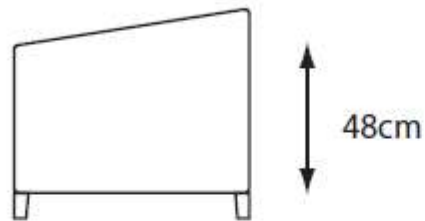

RECLINING DUO SET FLRC/SET18