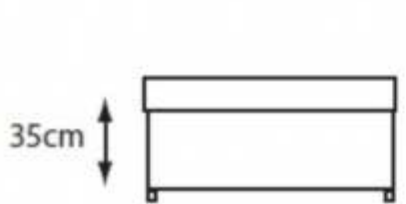

Monte Carlo Stone Weave

LARGE MODULAR WITH ADJUSTABLE TABLE MCST/SET 13

Monte Carlo Large Square Dining Modular Sofas