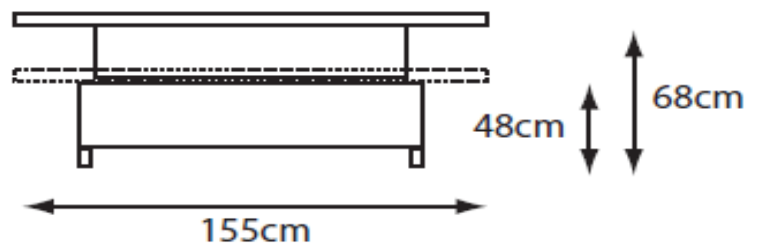

## MODULAR RECLINING DINING WITH ADJ. TABLE FLRC/SET11

Florence Rectangular Modular Sofas

Florence Double Footstool

Florence 95 x 155cm Adjustable Dining Table