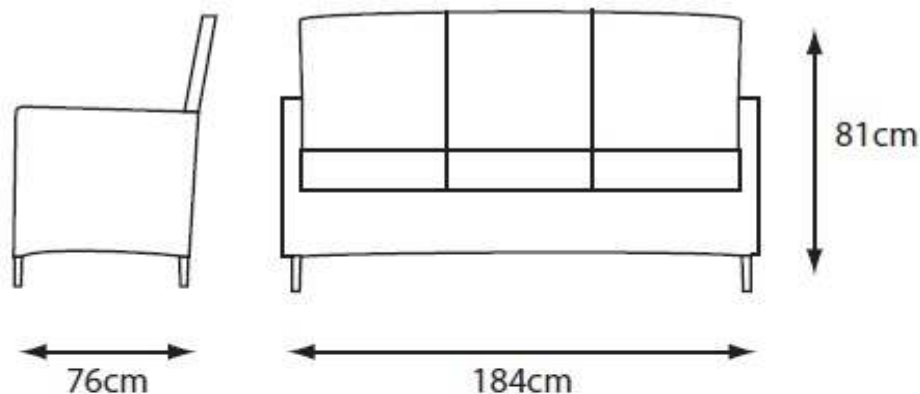

Monte Carlo 3 Seat Sofa