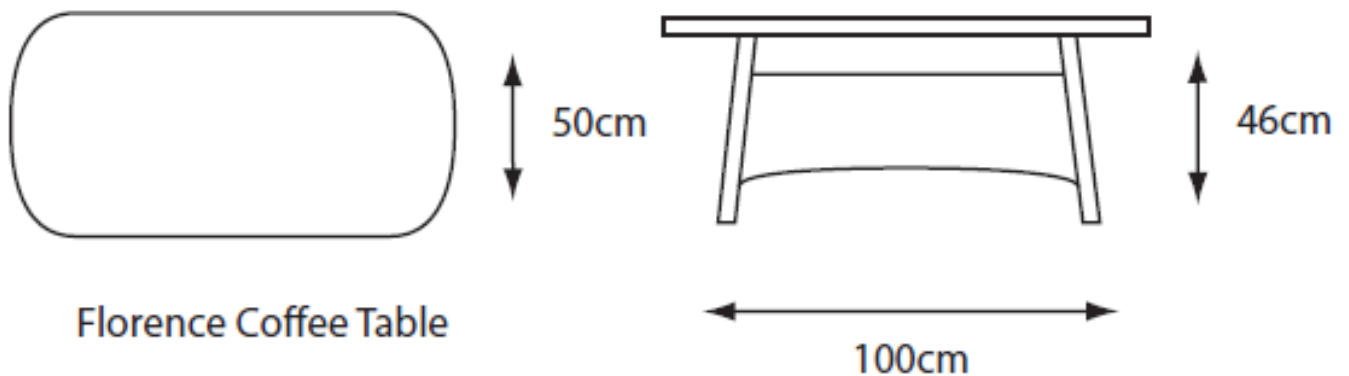

## LOUNGE SET FLRC/SET5

Florence 2 Seat Lounge Sofa

Florence Lounge Chair

Florence Coffee Table

*\* Don't Forget  
A Cover*

Deluxe Covers available  
In store for all sets.

The Florence Highback EverWeave range is designed for style and comfort, with adjustable tables and reclinable chairs on the modular sets. The luxurious weave is paired with stunning natural stone-effect ceramic glass tabletops.