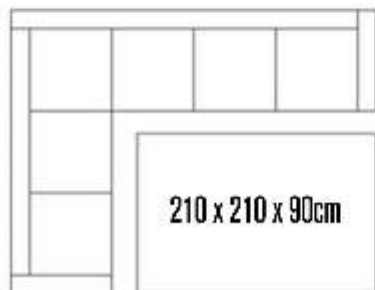

Small Modular

DXCOV06 / RRP £89.99 /