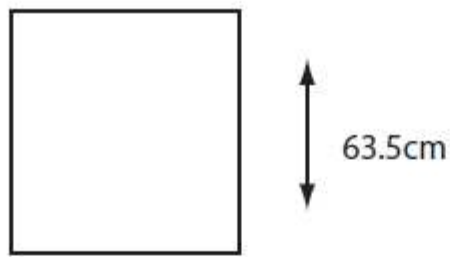

RECLINING DUO SET FLRC/SET18