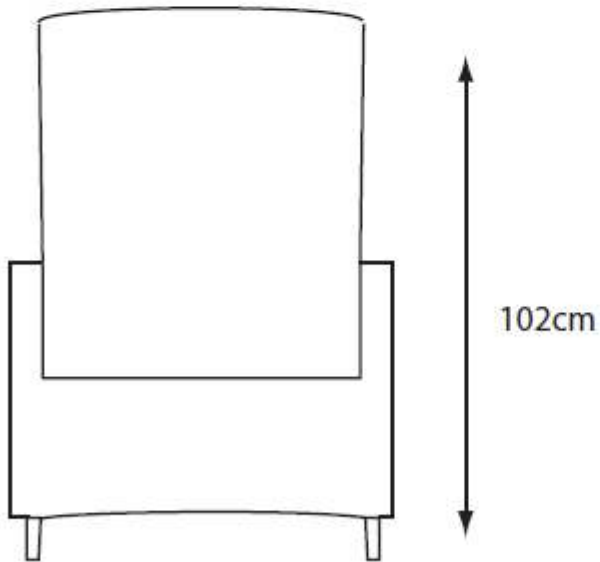

RECLINING DUO SET FLRC/SET18

Footstool