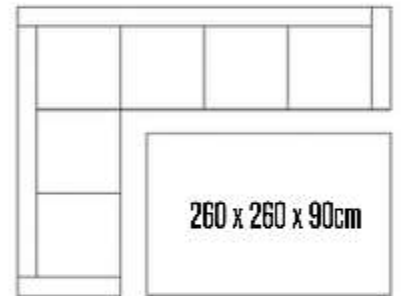

Large Modular

DXCOV08 / RRP £119.99 /