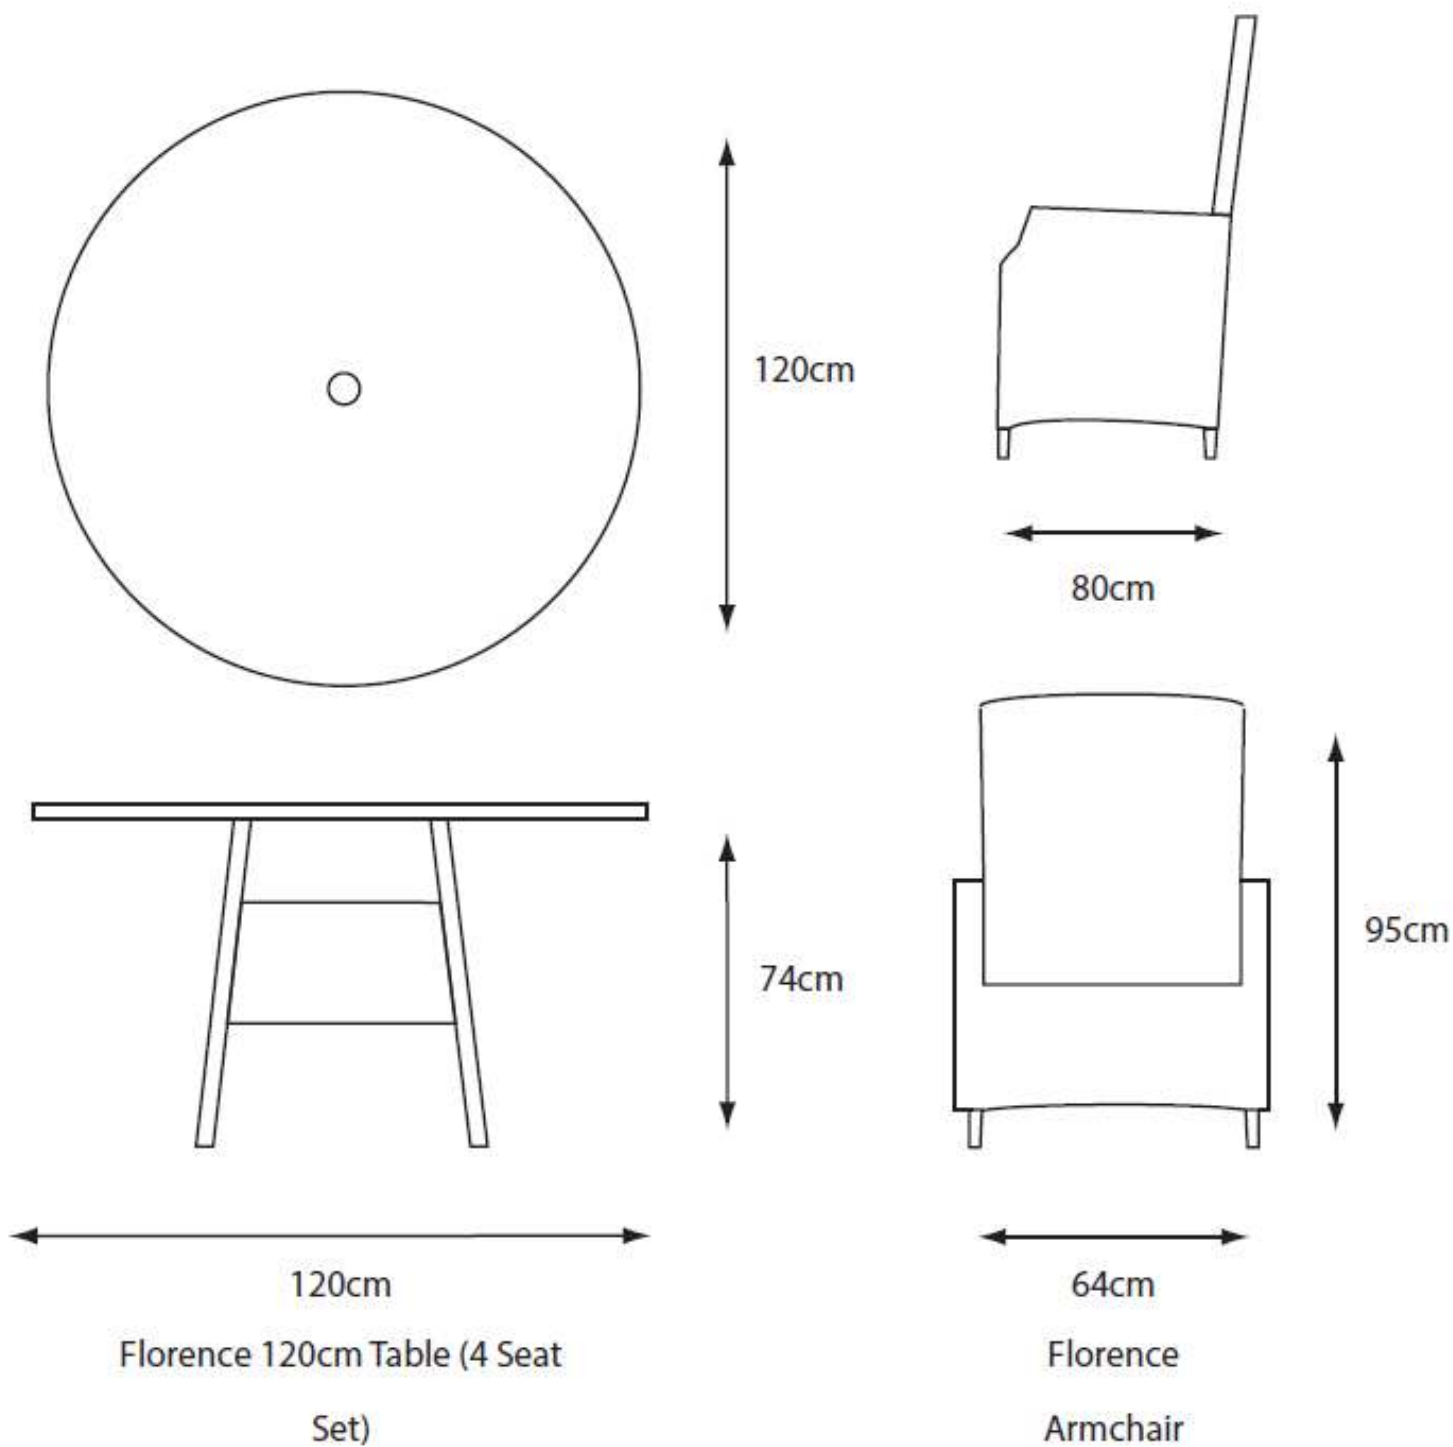

LUXURIOUS WEAVE COLLECTION 2025

4 SEAT DINNING SET FLRC/SET2