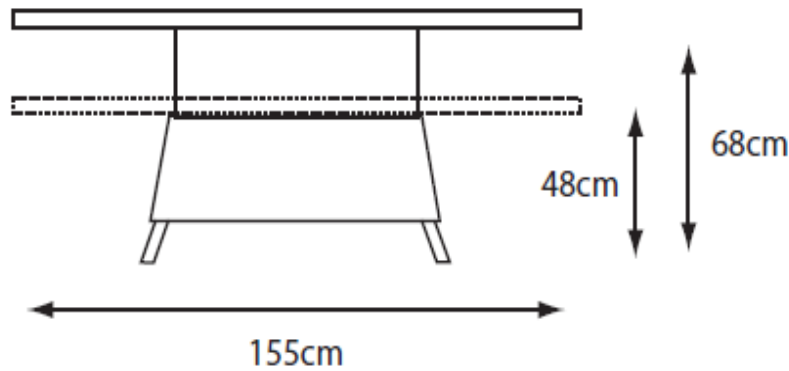

LUXURIOUS WEAVE COLLECTION 2025

LOUNGE SET WITH ADJUSTABLE TABLE FLRC/SET6

Florence Adjustable Dining Table