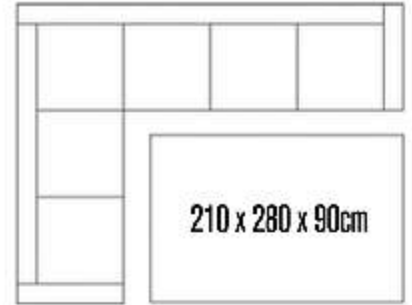

Medium Modular

DXCOV07 / RRP £109.99 /