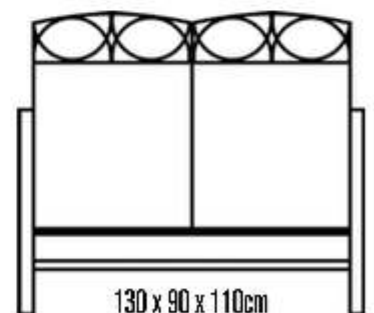

2 Seat Bench

DXCOV09 / RRP £49.99