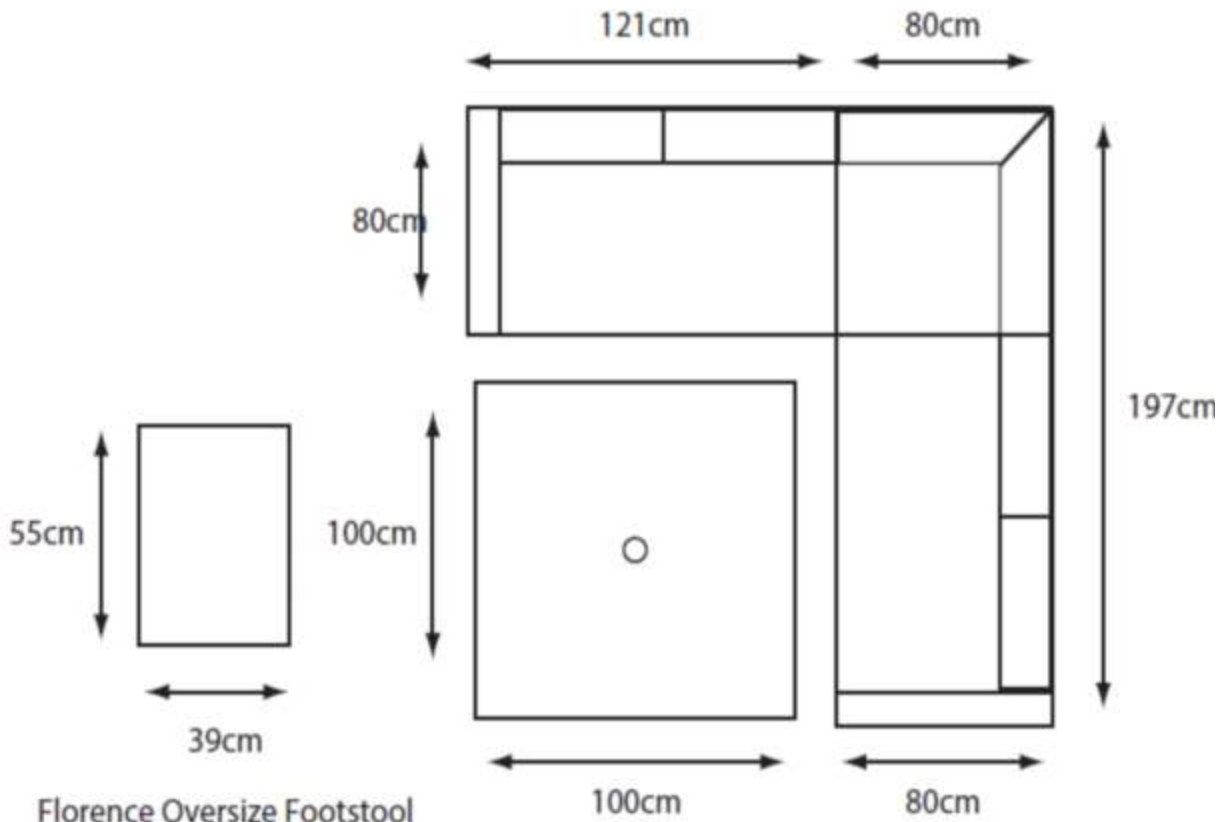

LUXURIOUS WEAVE COLLECTION 2025

COMPACT MODULAR DINING WITH ADJ. TABLE FLRC/SET9

Florence Oversize Footstool