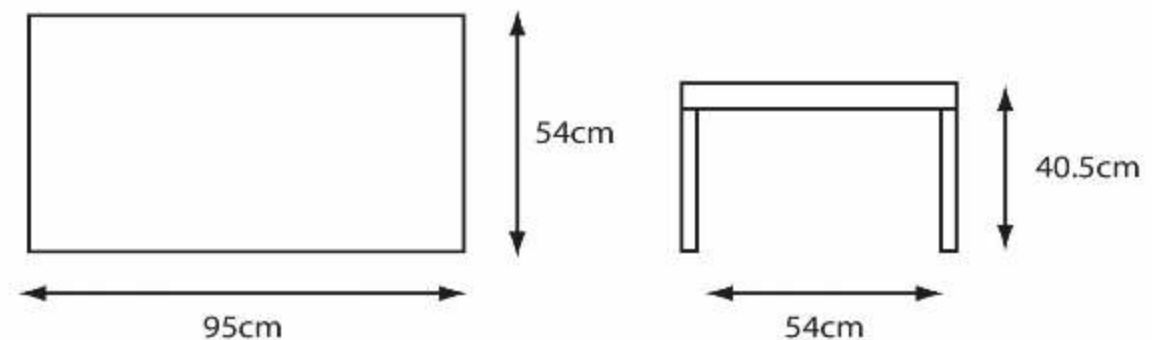

Monza Lounge Chair