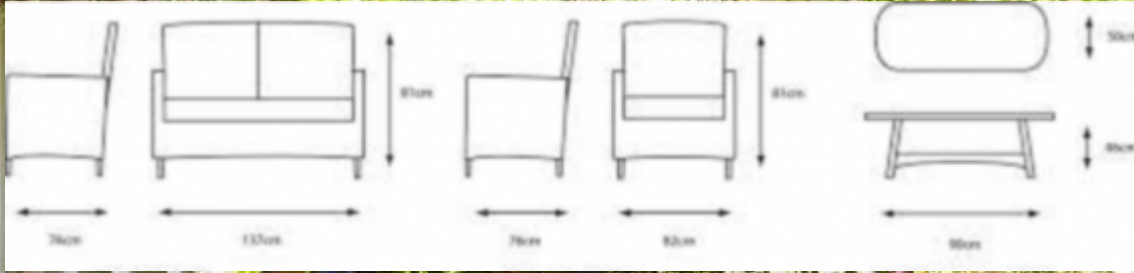

MONACO SAND WEAVE COLLECTION

THE LOUNGE SET MSAN/SET5

25 YEARS

LEISUREGROW
EST 1999

FITTED COVER CODE
DXCOV03

- 50cm x 90cm Coffee Table x1 • Monaco Sand Weave Armchair x2
- Monaco Sand Weave Sofa x1
- eden Armchair Cushion x2: eden season-proof cushions - water repellent and UV resistant • Sandy grey colour half moon weave
- Mixed Oatmeal material on cushions • Safety glass on table top
- Weatherproof frame • 3 year limited warranty

RRP ~~£1669.99~~
OUR PRICE

£1299.99

£370 SAVING