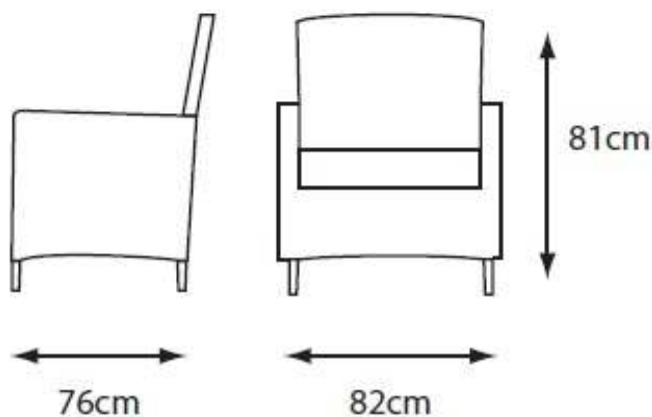

Monte Carlo Lounge Chair