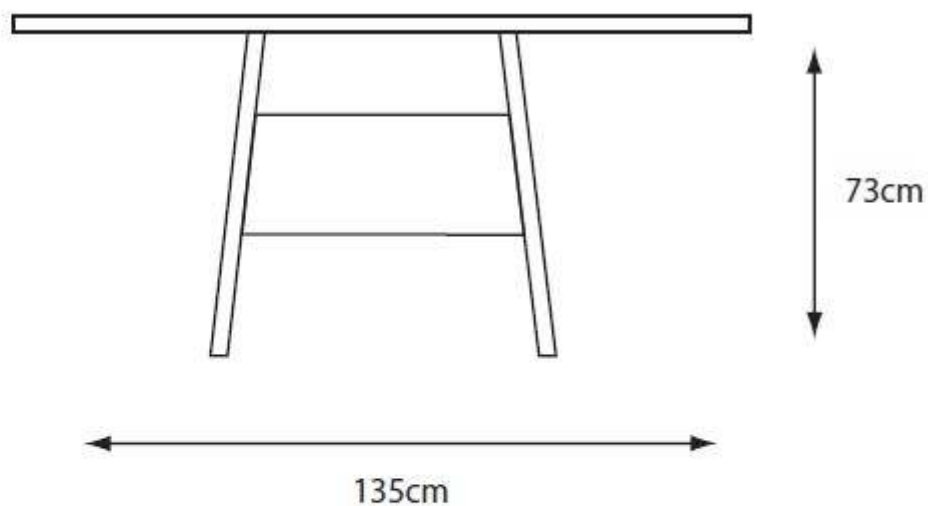

# Monte Carlo Stone Weave

6 SEAT SET WITH 3M PARASOL & LAZY SUSAN MCST/SET 3

Monte Carlo  
Armchair

135cm Monte Carlo  
Table with 55cm  
Lazy Susan