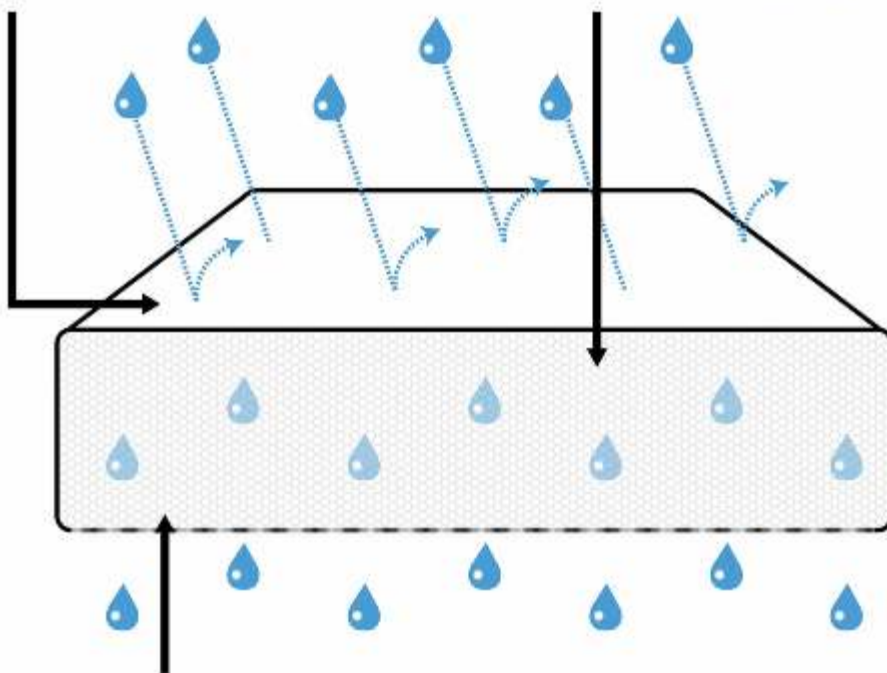

## How do eden Cushions work?

Water repellent fabric covers with taped seams significantly reduces water penetration

Quick dry foam allows any water that gets inside to drain out quickly

Breathable Textaline backing allows air to escape when you sit down for increased comfort