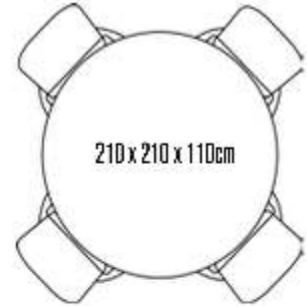

4 Seat Dining Set Cover

DXCOV01 / RRP £84.99