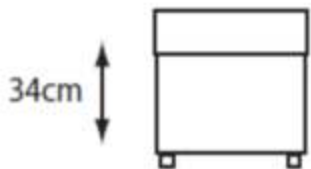

LUXURIOUS WEAVE COLLECTION 2025

COMPACT MODULAR DINING WITH ADJ. TABLE FLRC/SET9