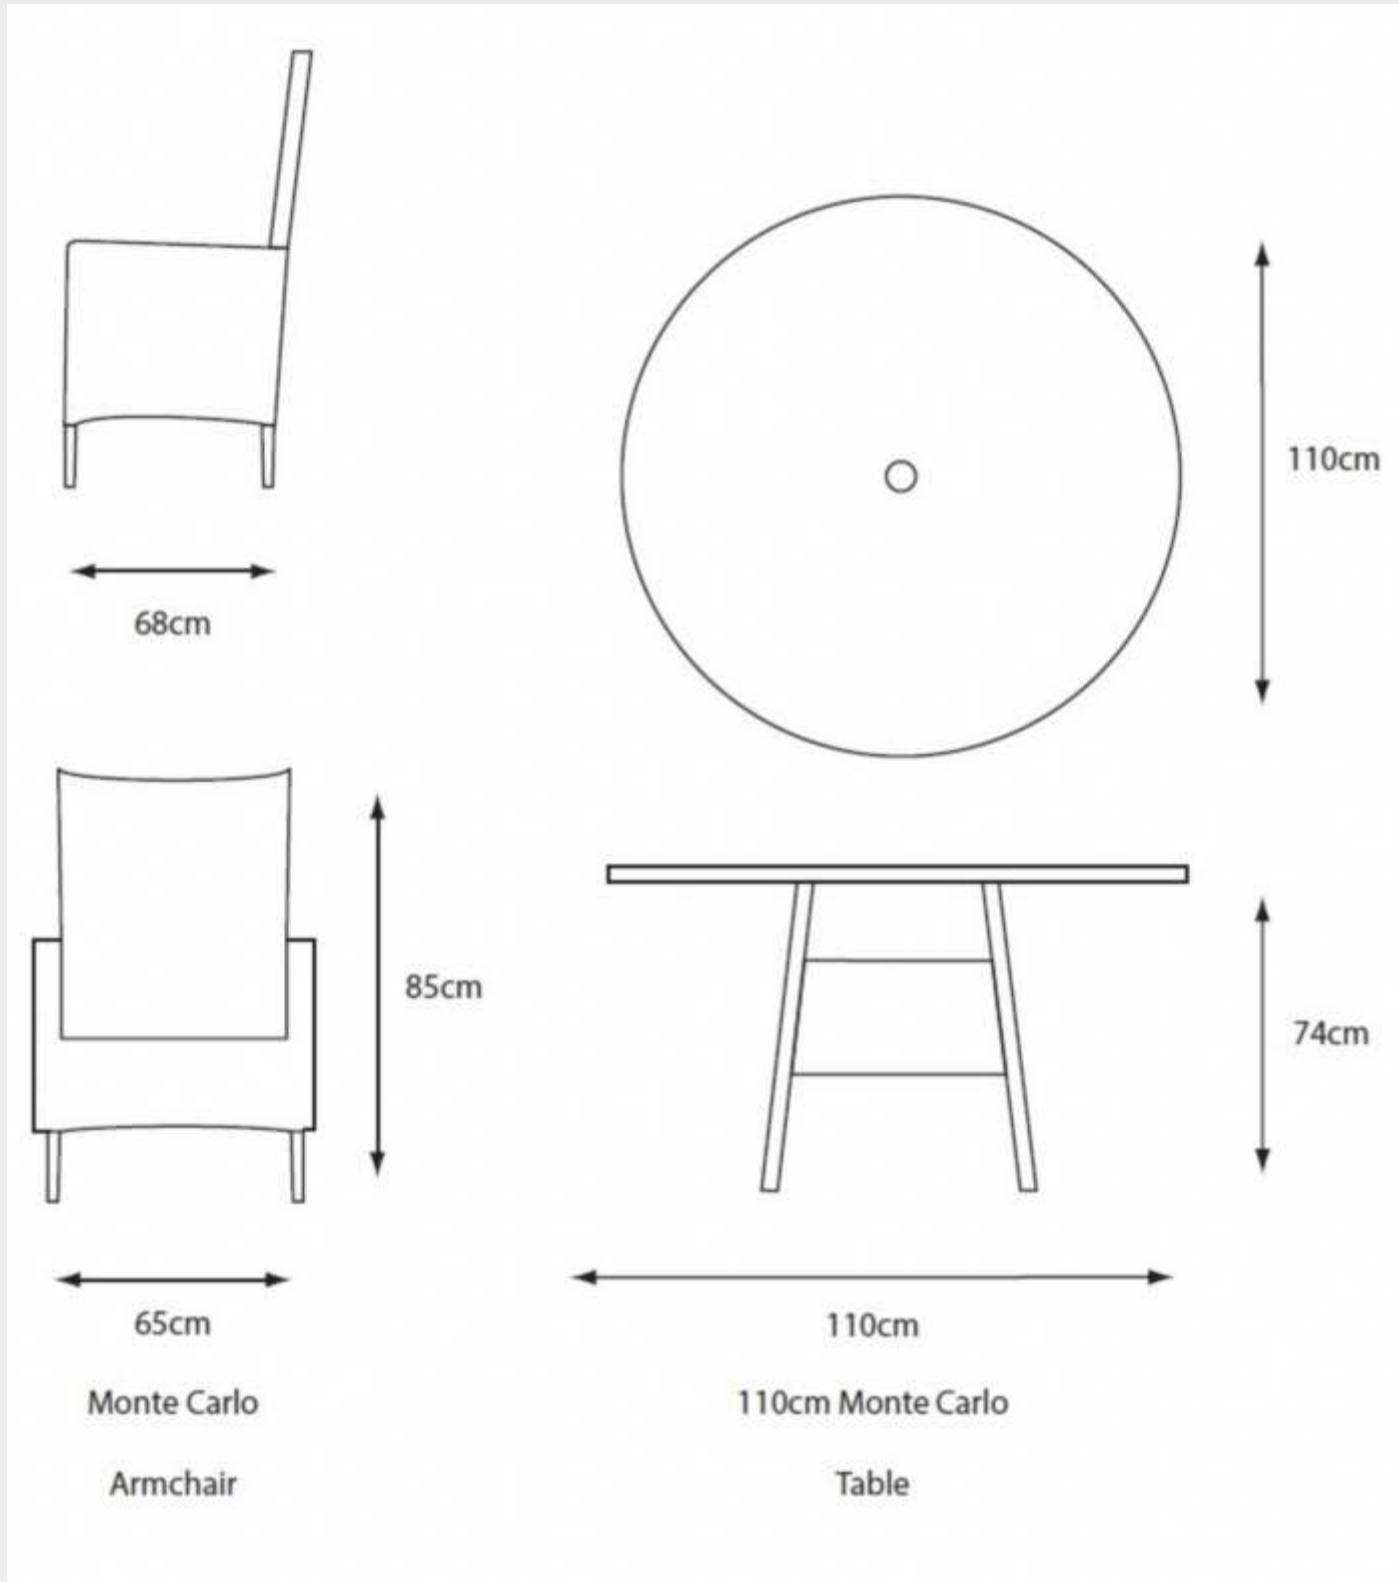

Monte Carlo Stone Weave

4 SEAT SET WITH 2.5M PARASOL MCST/SET 2