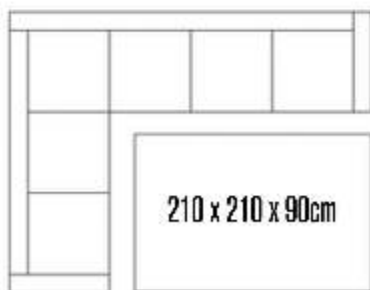

Small Modular

DXCOV06 / RRP £89.99 /