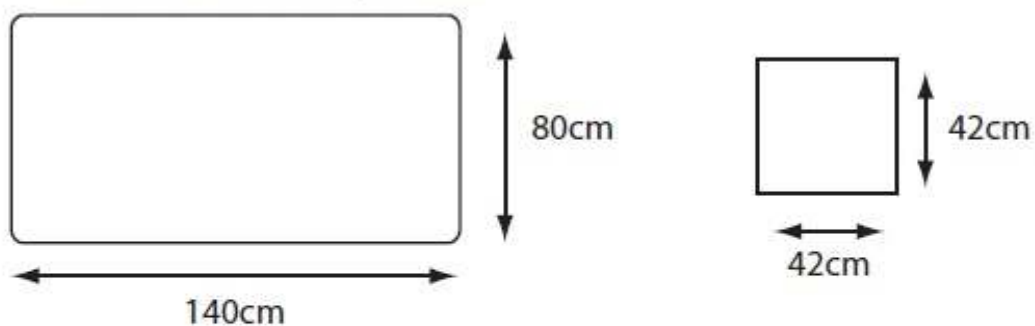

Monte Carlo 80cm x 140cm Adjustable Table

Monte Carlo Single Footstool

**IG**  
OUTDOOR