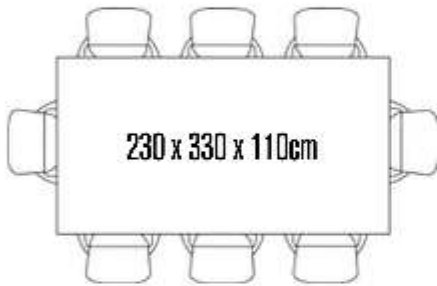

8 Seat Rectangular Dining

DXCOV05 / RRP £119.99 /